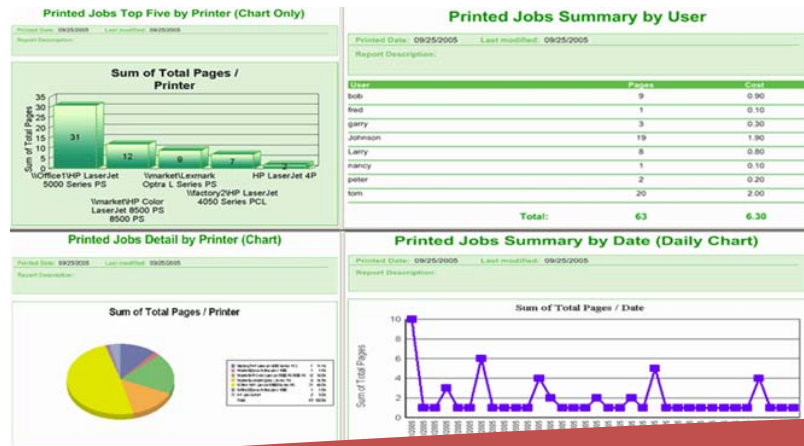

REPORT

PrinterAdmin Print Release Station provides a reporting tool allowing you to generate 100 reports that can be exported to PDF, Word, Excel and rich text formats. The reports can be created in any language and sent by email automatically. The reports can also be viewed from the web browser. Reports are designed for your print cost analysis and client billing.