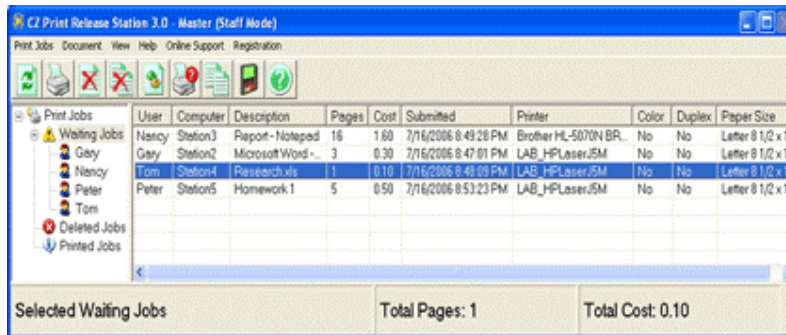

PrinterAdmin Print Release Station is print management software, best-suited ultimate print control solution for libraries / schools / colleges / universities of low budget, where print jobs hold and release is centralized and unwanted print is restricted.

HOLD / RELEASE

PrinterAdmin Print Release Station keeps print jobs on hold until released manually by student, patron staff or employee. The simple interface provided by the software supports staff operation, unattended services operation in various modes.

PAYMENTS

PrinterAdmin Print Release Station provides best, cost effective payment solutions:

- ✓ Built-in Prepaid account (with PIN)
- ✓ Coin / Bill machine
- ✓ Magnetic Card Reader
- ✓ The staff can also collect the payment manually and release the print jobs for patrons / students without using self-payment equipments