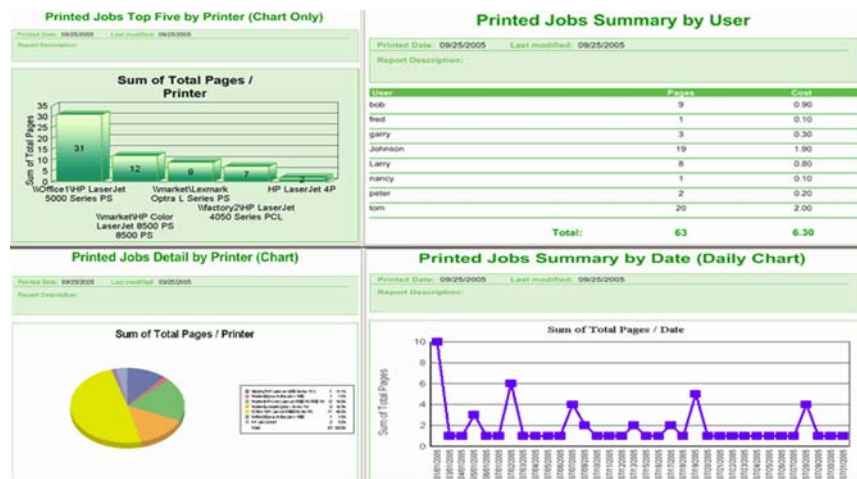

REPORT

PrinterAdmin Print Job Manager provides a reporting tool allowing you to generate 100 reports that can be exported to PDF, Word, Excel and rich text formats. The reports can be created in any language and sent by email automatically. The reports can also be viewed from the web browser. Reports are designed for your print cost analysis and client billing.

CHARGE

PrinterAdmin Print Job Manager charges print jobs based on number of pages, monochrome / color, duplex and paper size (68 standard paper sizes & 40 self-definable paper sizes).

NOTIFY

PrinterAdmin Print Job Manager supports both email and taskbar user notification.

- ✓ Centralized print manager & counter and printer monitor.
- ✓ Supports both print server and direct IP printing environments.
- ✓ Supports all printer brands.
- ✓ Designed for Businesses and Education of all sizes.
- ✓ Monitor all your printers & print jobs from a single location & send alerts by email.
- ✓ Count, quota, log, audit, restrict and charge printing.
- ✓ Print authentication / client code billing in 25 languages.
- ✓ Email reports automatically or create web reports.
- ✓ View the content of waiting jobs / deleted jobs / printed jobs.
- ✓ Move pending print jobs to a different printer and auto notify the job owner.
- ✓ Reprint printed jobs / deleted jobs.
- ✓ 100 reports designed for your print cost analysis and client billing.
- ✓ Generate reports automatically in any language within minutes.
- ✓ Save up to 30% in paper and toner costs.