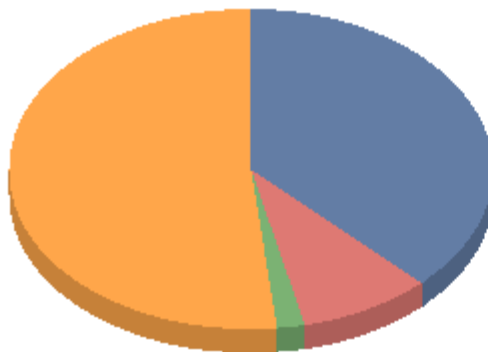

Deleted Jobs / Savings Summary by Printer - Graph

05/01/2006 - 05/31/2006

Printed Date: 05/31/2006

Last Modified: 05/31/2006

Report Description:

Sum of Total Pages / Printer

\\factory2\HP LaserJet 4050 Series PCL	177	37.6%
\\market\HP Color LaserJet 8500 PS 8500 PS	42	8.9%
HP DesignJet 755CM	8	1.7%
HP LaserJet 2100 Series PS	244	51.8%
Total:	471	100.0%

Printer	Pages	Savings
\\factory2\HP LaserJet 4050 Series PCL	177	17.70
\\market\HP Color LaserJet 8500 PS 8500 PS	42	4.20
HP DesignJet 755CM	8	8.80
HP LaserJet 2100 Series PS	244	24.40
Total:	471	55.10