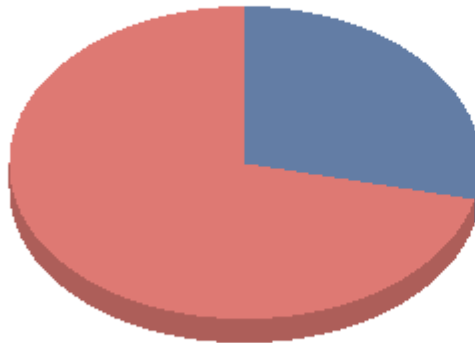

## Deleted Jobs / Savings Detail by Color - Graph

1/1/2007 - 12/31/2007

Printed Date: 12/31/2007

Last Modified: 12/31/2007

Report Description:

### Sum of Total Pages / Color

Color	2	28.6%
B/W	5	71.4%
<b>Total:</b>	<b>7</b>	<b>100.0%</b>