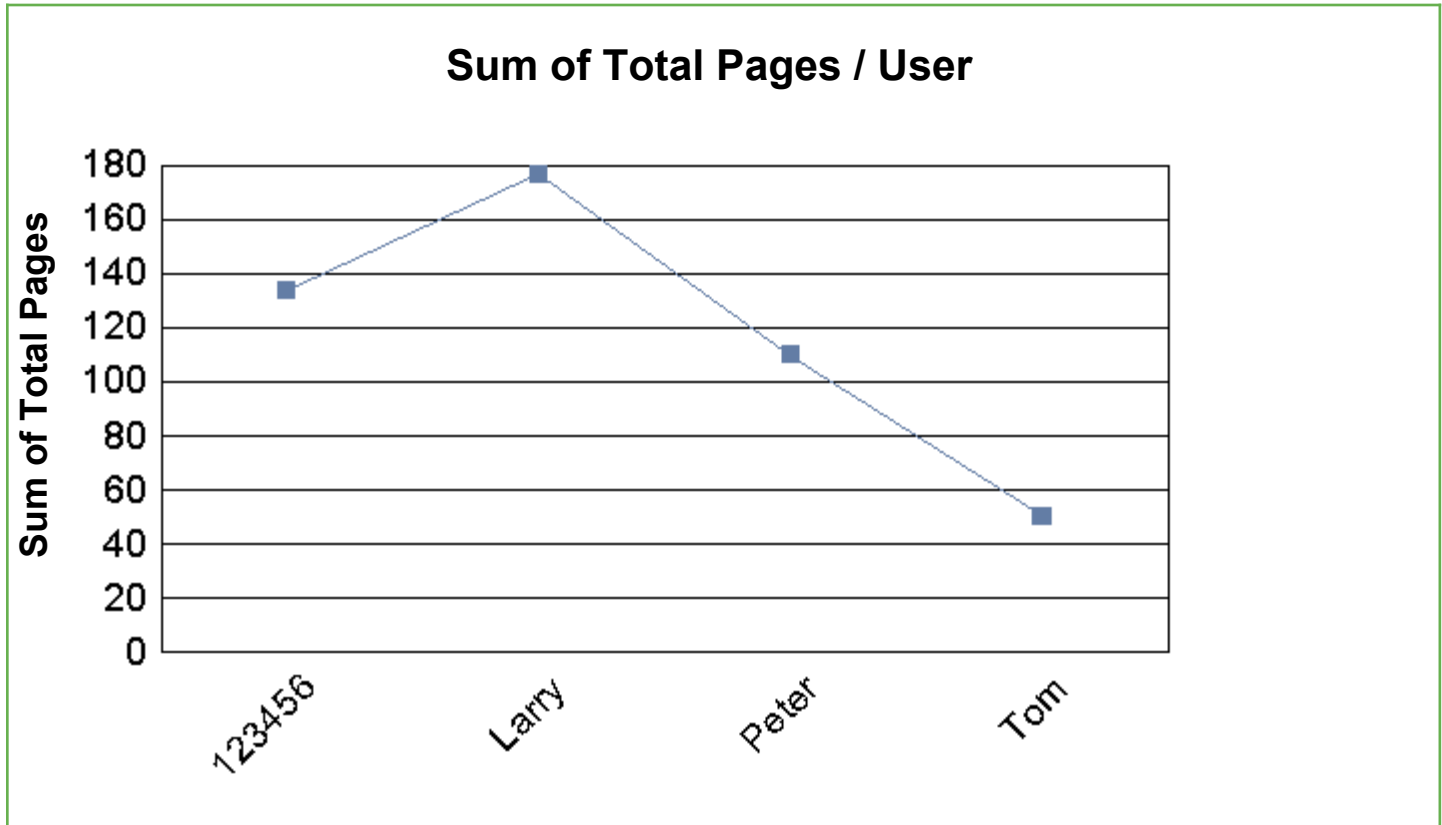

Deleted Jobs / Savings Detail by User - Graph

05/01/2006 - 05/31/2006

Printed Date: 05/31/2006

Last Modified: 05/31/2006

Report Description:

123456

Printer	Document	Submitted	Pages	Savings
HP LaserJet 2100 Series PS	Microsoft Word - Daily Report	07:49:42 05/01/2006	134	13.40
Total:			134	13.40